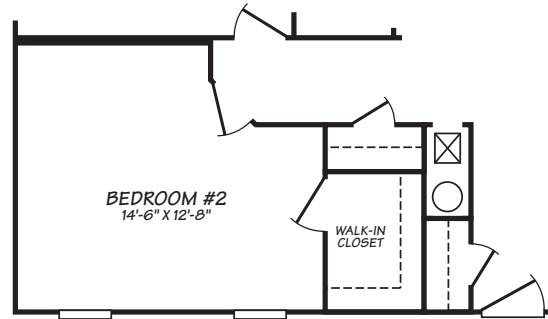

CORONADO ULTRA

OPT. TWO BATHS

OPTIONAL TWO BEDROOM

OPT. BASEMENT ENTRY W/FOUR FOOT STRETCH

OPTIONAL ENTRY

MODEL 28383U

3 Bedroom • 2 Bath • 1,000 Square Feet

Important: Because we continually update and modify our products, it is important for you to know that our brochures and literature are for illustrative purposes only. All information contained herein may vary from the actual home we build. Dimensions are nominal and length and width measurements are from exterior wall to exterior wall. We reserve the right to make changes at any time, without notice or obligation, in prices, colors, materials, specifications, features and models. Please check with your retailer for specific information about the home you select.