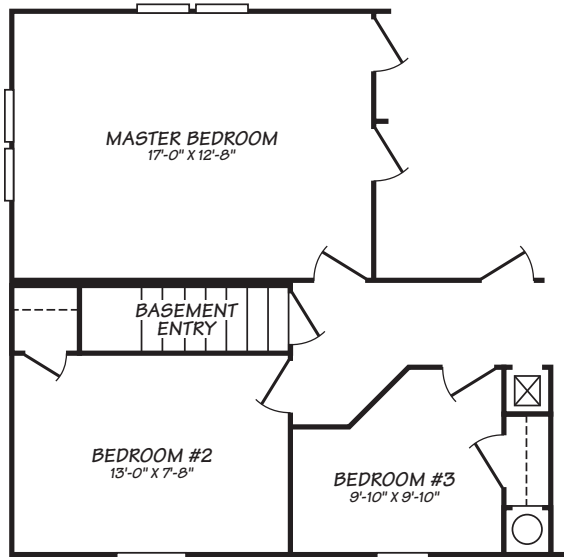

CORONADO ULTRA

OPT. TWO BATHS

OPTIONAL TWO BEDROOM

OPT. BASEMENT ENTRY W/FOUR FOOT STRETCH

OPTIONAL ENTRY

MODEL 28383U

3 Bedroom • 2 Bath • 1,000 Square Feet

Important: Because we continually update and modify our products, it is important for you to know that our brochures and literature are for illustrative purposes only. All information contained herein may vary from the actual home we build. Dimensions are nominal and length and width measurements are from exterior wall to exterior wall. We reserve the right to make changes at any time, without notice or obligation, in prices, colors, materials, specifications, features and models. Please check with your retailer for specific information about the home you select.