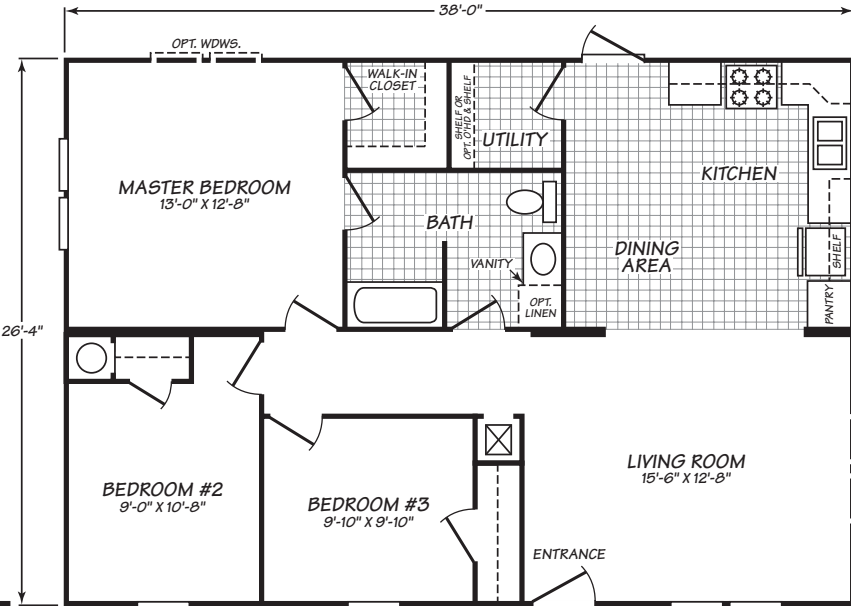

CORONADO ULTRA

OPT. TWO BATHS

OPTIONAL TWO BEDROOM

OPT. BASEMENT ENTRY W/FOUR FOOT STRETCH

OPTIONAL ENTRY

MODEL 28383U

3 Bedroom • 2 Bath • 1,000 Square Feet

Important: Because we continually update and modify our products, it is important for you to know that our brochures and literature are for illustrative purposes only. All information contained herein may vary from the actual home we build. Dimensions are nominal and length and width measurements are from exterior wall to exterior wall. We reserve the right to make changes at any time, without notice or obligation, in prices, colors, materials, specifications, features and models. Please check with your retailer for specific information about the home you select.