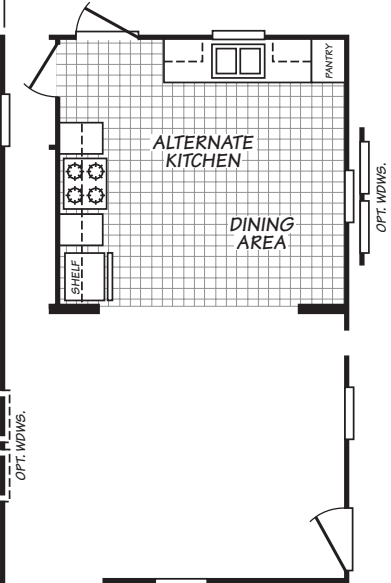

CORONADO ULTRA

OPT. TWO BATHS

OPTIONAL TWO BEDROOM

OPT. BASEMENT ENTRY W/FOUR FOOT STRETCH

OPTIONAL ENTRY

MODEL 28383U

3 Bedroom • 2 Bath • 1,000 Square Feet

Important: Because we continually update and modify our products, it is important for you to know that our brochures and literature are for illustrative purposes only. All information contained herein may vary from the actual home we build. Dimensions are nominal and length and width measurements are from exterior wall to exterior wall. We reserve the right to make changes at any time, without notice or obligation, in prices, colors, materials, specifications, features and models. Please check with your retailer for specific information about the home you select.