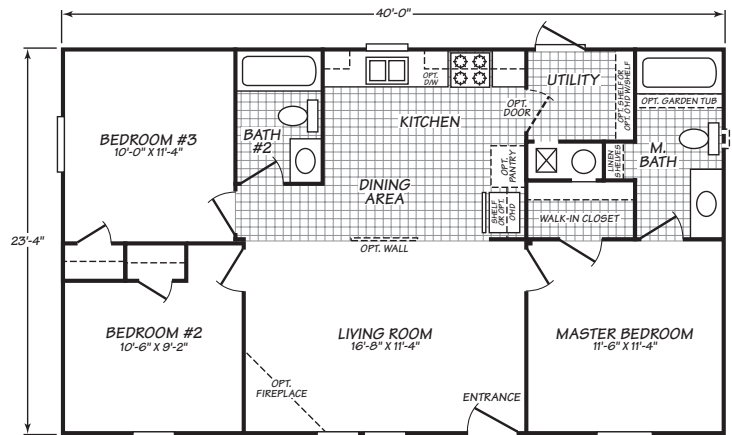

# CROWNPOINTE XTREME

OPT. OMIT BASEMENT ENTRY

OPT. SUNROOM & HALF PORCH W/EXTENDED LIVING ROOM ONLY

## MODEL 24403X

3 Bedroom • 2 Bath • 933 Square Feet

Important: Because we continually update and modify our products, it is important for you to know that our brochures and literature are for illustrative purposes only. All information contained herein may vary from the actual home we build. Dimensions are nominal and length and width measurements are from exterior wall to exterior wall. We reserve the right to make changes at any time, without notice or obligation, in prices, colors, materials, specifications, features and models. Please check with your retailer for specific information about the home you select.