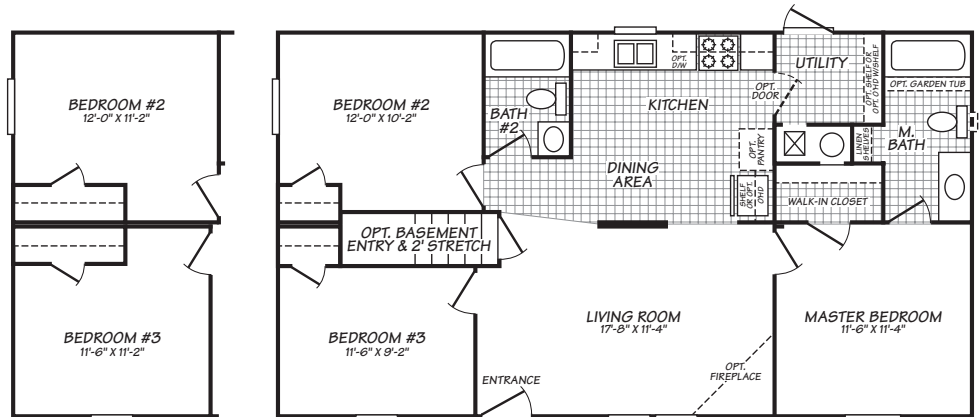

# CROWNPOINTE XTREME

OPT. OMIT BASEMENT ENTRY

OPT. SUNROOM & HALF PORCH W/EXTENDED LIVING ROOM ONLY

## MODEL 24403X

3 Bedroom • 2 Bath • 933 Square Feet

Important: Because we continually update and modify our products, it is important for you to know that our brochures and literature are for illustrative purposes only. All information contained herein may vary from the actual home we build. Dimensions are nominal and length and width measurements are from exterior wall to exterior wall. We reserve the right to make changes at any time, without notice or obligation, in prices, colors, materials, specifications, features and models. Please check with your retailer for specific information about the home you select.