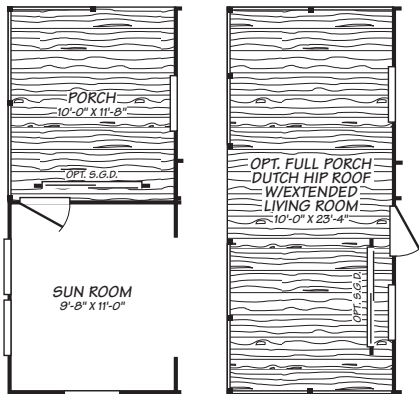

# CROWNPOINTE XTREME

OPT. OMIT BASEMENT ENTRY

OPT. SUNROOM & HALF PORCH W/EXTENDED LIVING ROOM ONLY

## MODEL 24403X

3 Bedroom • 2 Bath • 933 Square Feet

Important: Because we continually update and modify our products, it is important for you to know that our brochures and literature are for illustrative purposes only. All information contained herein may vary from the actual home we build. Dimensions are nominal and length and width measurements are from exterior wall to exterior wall. We reserve the right to make changes at any time, without notice or obligation, in prices, colors, materials, specifications, features and models. Please check with your retailer for specific information about the home you select.