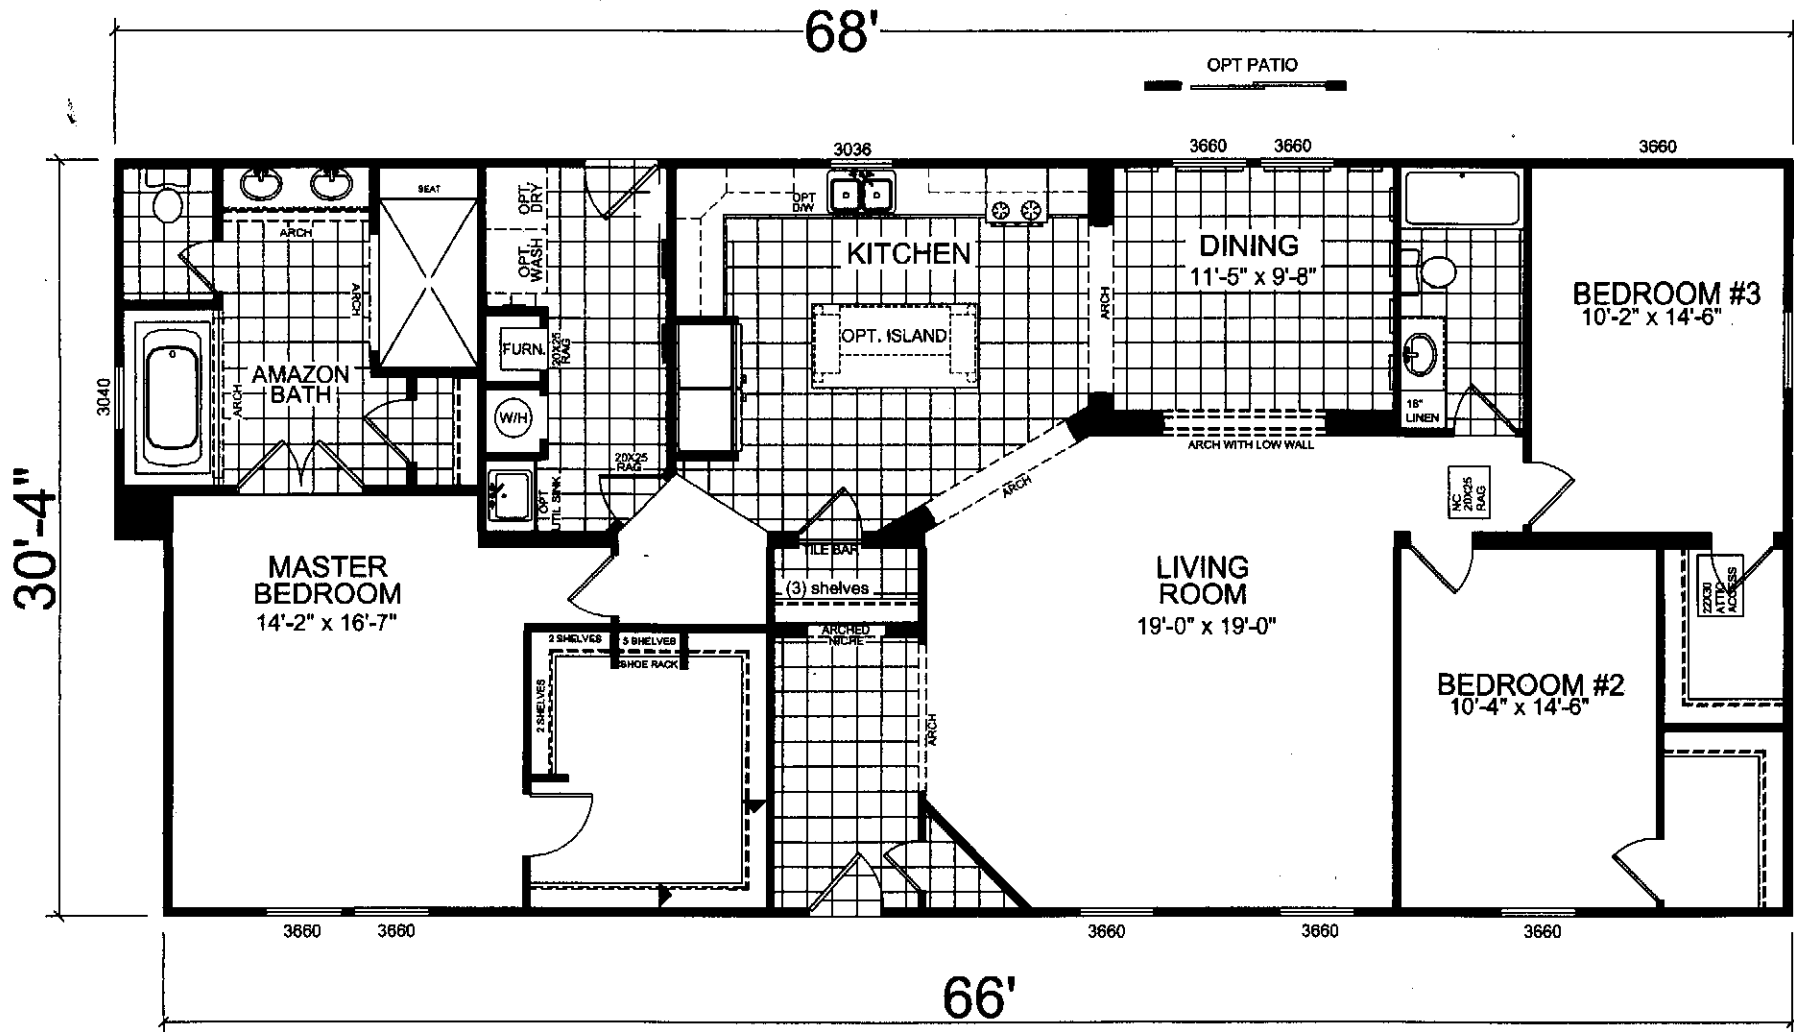

**MODEL 23-3266-01-082512**

3 BDRM, 2 BATH  
ACTUAL SIZE: 68'-0" X 30'-4"  
TOTAL AREA: 2032 SQ.FT. EXCLUDING PORCH

MATERIALS AND SPECIFICATIONS SUBJECT TO CHANGE WITHOUT NOTICE FOR PRODUCTION AND CODE PURPOSES. ALL DIMENSIONS ARE NOMINAL AND APPROXIMATE. SQUARE FOOTAGE IS MEASURED FROM EXTERIOR WALL TO EXTERIOR WALL AND IS A APPROXIMATE FIGURE. THIS DRAWING IS A RENDERING AND IS MEANT FOR SALE PURPOSES ONLY.