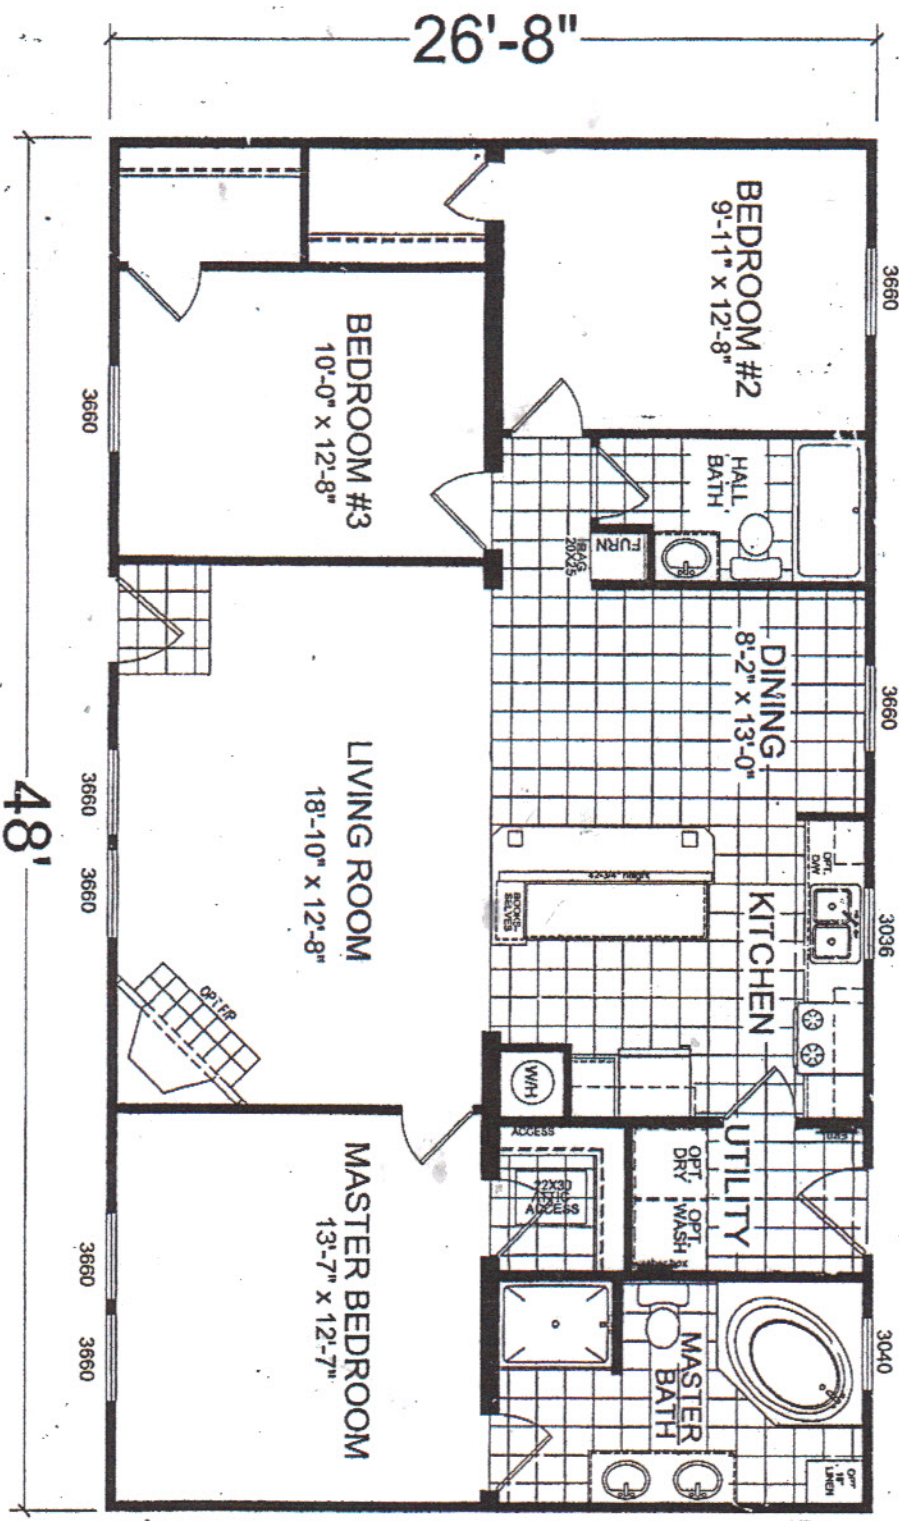

MODEL 23-2748
3 BDRM, 2 BATH
ACTUAL SIZE: 23'-8" X 48'-0"
TOTAL AREA: 1280 SQ.FT.

Haleys Homes Inc.
2519 W. 3rd St Farmville Va. 23901
haleyshomesINC.com
haleyshomesINC@gmail.com
434-392-2211

MATERIALS AND SPECIFICATIONS SUBJECT TO CHANGE WITHOUT NOTICE FOR PRODUCTION AND CODE PURPOSES. ALL DIMENSIONS ARE NOMINAL AND APPROXIMATE. SQUARE FOOTAGE IS MEASURED FROM EXTERIOR WALL TO EXTERIOR WALL AND IS AN APPROXIMATE FIGURE. THIS DRAWING IS A RENDERING AND IS MEANT FOR SALE PURPOSES ONLY.